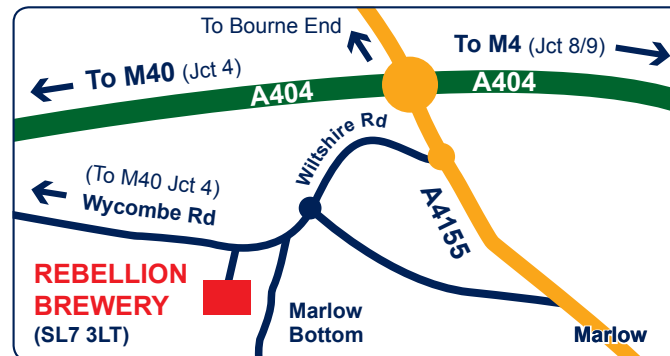

HOW TO FIND US: