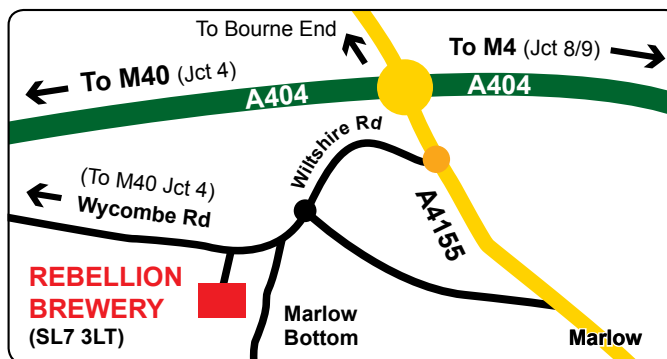

The town's position in the chalky Chiltern Hills means that the local water used for brewing is high in the minerals and salts essential for producing high quality and distinctive traditional beer.

HOW TO FIND US: