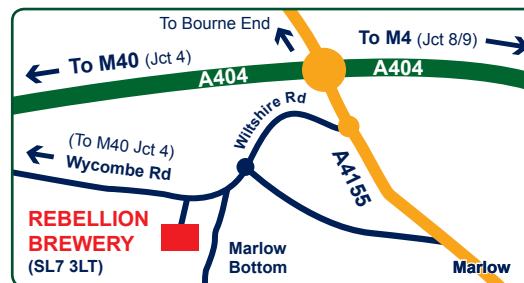

The town's position in the chalky Chiltern Hills means that the local water used for brewing is high in the minerals and salts essential for producing high quality and distinctive traditional beer.

01628 476594