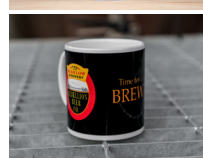

## Option 2 - One from each side in this section

Premium Pint Glass

Key Ring

Coffee Mug

Bar Towel

Waiters Friend  
Corkscrew

Socks

Magnetic Bottle  
Opener